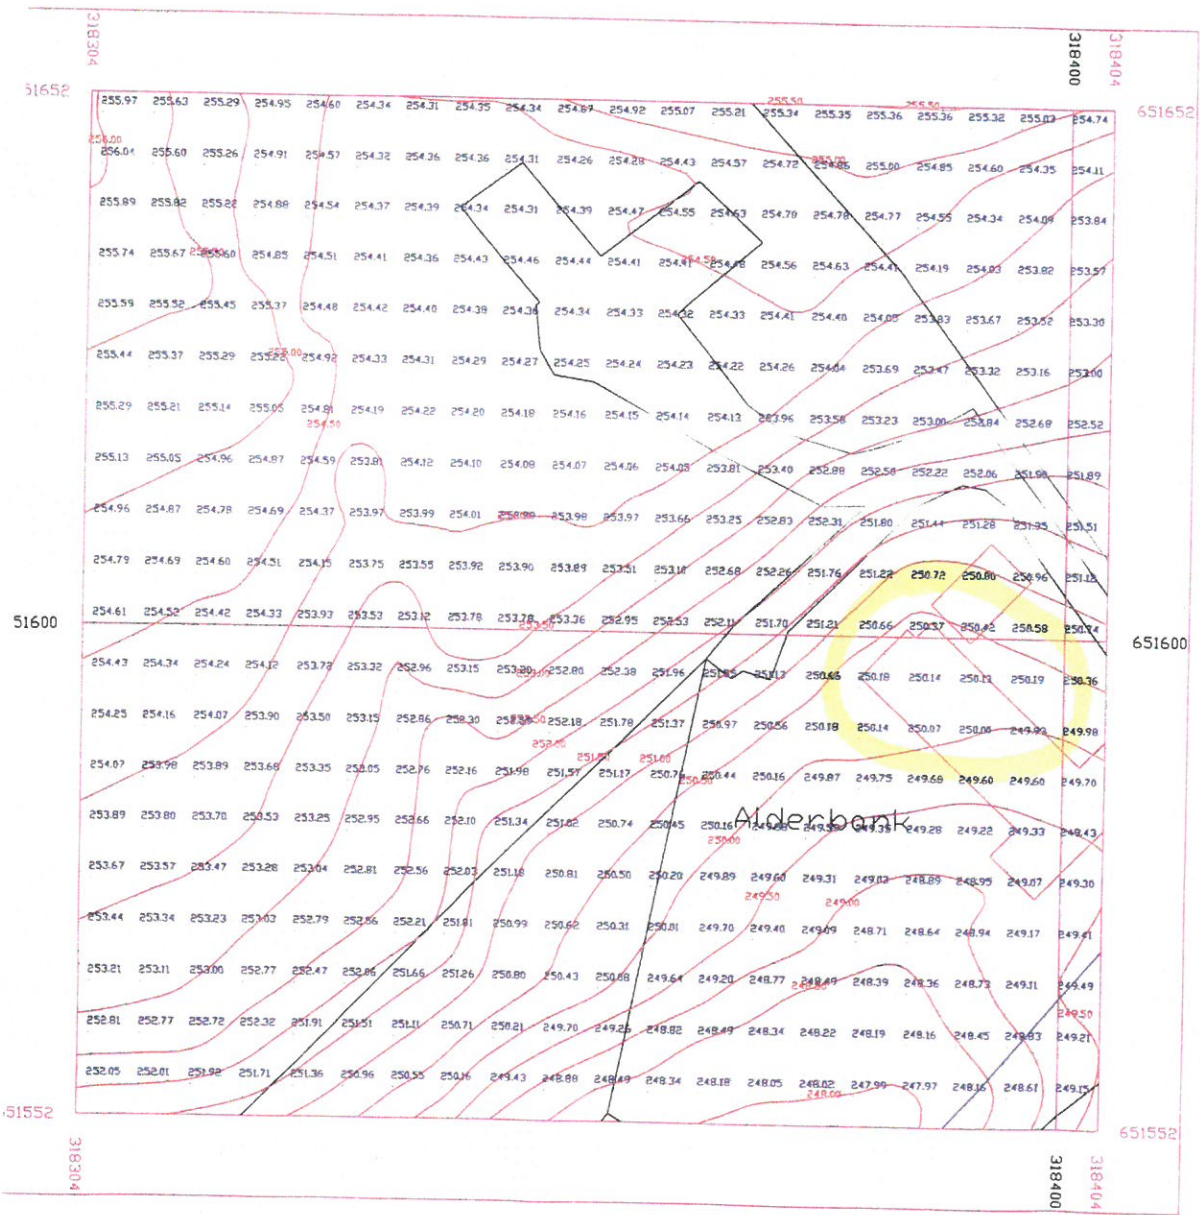

I N T O N P E

PRODUCTION 1 SHOWING THE
POLYCH BOUNDARIES OF
THE ESTATE
THE SITE IS THE BLUE SPOT

PRODUCTION 2
 THE 'SCOOPED OUT' AREA
 IS HIGH LIGHTED.